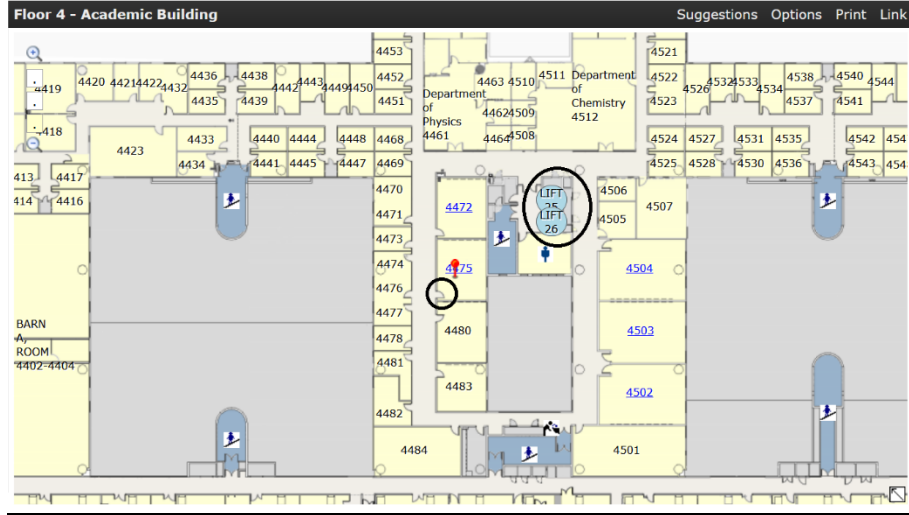

The location of the lifts can be found in the link below:

http://publish.ust.hk/univ/maps/Lift_Plan.pdf

Room 6140

Room 6315

Room 6135

Room 4475

Room 4503